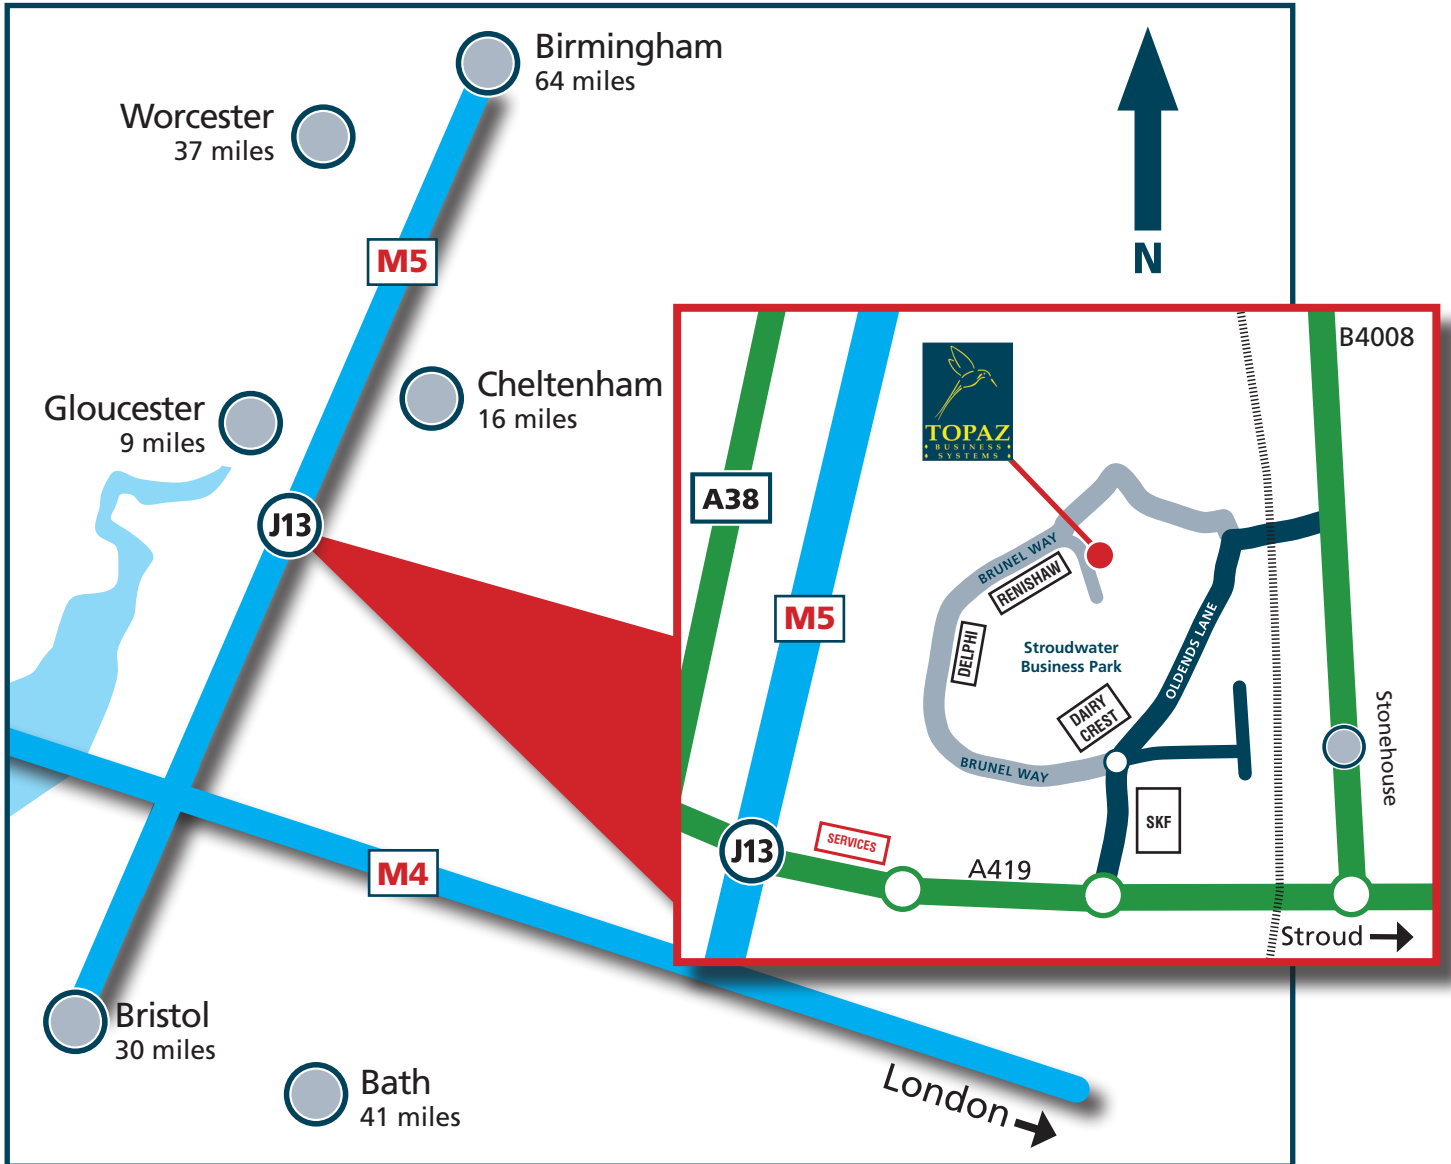

LOCATION MAP

Brunel Way
Stroudwater Business Park
Stonehouse, Glos GL10 3SW

t **01453 793100**
f **01453 793101**
e **solutions@topaz.uk.com**
w **topaz.uk.com**

By Car

2 miles from Junction 13 M5.

By Rail

Stonehouse Intercity Link

By Air

Bristol Airport 35 miles

Birmingham Airport 64 miles

Heathrow 105 miles